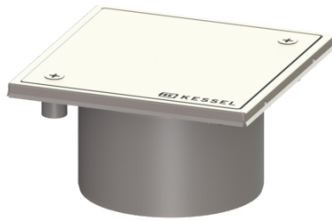

Upper section with cover plate 150x150mm

Article information

Item no.: 27196G
 GTIN: 4026092054963
 Price group: 70

Description

Variant	
System:	100
General characteristics	
ATEX:	no
Dimensions	
Net weight:	0,72 kg
Gross weight:	0,79 kg
Height:	93 mm
Packaging dimension:	length
Packaging dimension:	width
Packaging dimension:	height
Coverage features	
Type of cover:	closed cover plate
Cover material:	Stainless steel 14301
Colour of cover:	silver
Height of cover:	17 mm
Surface:	Polished SST
Frame material:	Stainless steel 14301
Locking:	screwed
Load class:	L 15 (EN 1253-1)
Rim width:	150 mm
Rim length:	150 mm
Shape of upper section:	square
Upper section material:	ABS