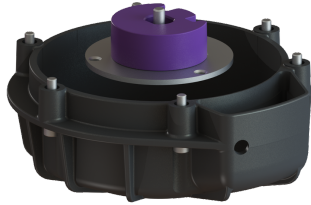

Knife replacement set KTP 1000 / SPZ 1000

Article information

Item no.: 28075
GTIN: 4026092061923
Price group: 90

Description

Knife replacement set consisting of a knife, spiral housing, centring mandrel, cutting plate, 3 screws with flange, hexagon head screw, 6 cylinder head screws, 3 serrated lock washers

General characteristics

ATEX: no

Dimensions

Net weight: 0,69 kg
Gross weight: 0,85 kg
Packaging dimension: length
Packaging dimension: width
Packaging dimension: height