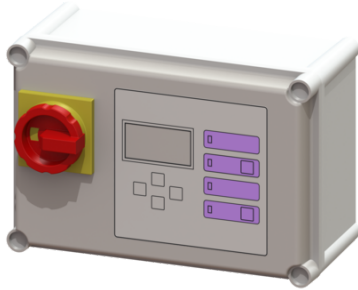

Comfort control unit 400V, Aqualift Mono, 4.0-6.3 A

Article information

Item no.: 28756
 GTIN: 4026092055014
 Price group: 20

Advantages

- Self-diagnosis system (SDS)
- Potential-free contact for faults/warnings
- Reminder for when maintenance is due

Description

Comfort control unit suitable for 400V single stations. User-friendly menu navigation in multi-line display. With self-diagnosis system (SDS) and reminder when maintenance is due. Display of the current measured values. Easy setting of the function-relevant parameters, operating hours counter. Optional forwarding of alarm and collective fault messages via GSM interface.

Variant

Series: ab 03/2010
 Type of system: Single unit

General characteristics

Colour: grey
 System type: Mono

Dimensions

Net weight: 2,47 kg
 Gross weight: 3,19 kg
 Packaging dimension: length
 Packaging dimension: width
 Packaging dimension: height

Pumping device

Rated current: 4 - 6,3 A

Control

Control unit: Comfort
 Motor protection switch: yes
 Protection class control unit: IP 54
 Potential-free contact: yes
 GSM interface: yes
 USB interface: no