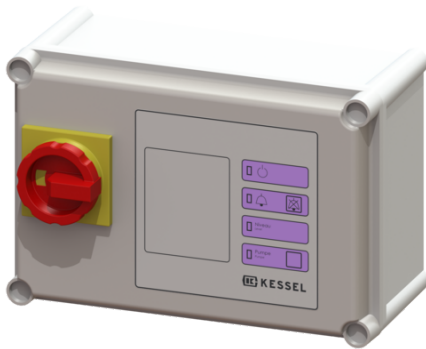

Comfort control unit 400V, Aqualift Mono, 6.3-10.0 A

Article information

Item no.: 28781
 GTIN: 4026092058732
 Price group: 20

Advantages

- Self-diagnosis system (SDS)
- Potential-free contact for faults/warnings
- Reminder for when maintenance is due

Description

Comfort control unit suitable for 400V single stations. User-friendly menu navigation in multi-line display. With self-diagnosis system (SDS) and reminder when maintenance is due. Display of the current measured values. Easy setting of the function-relevant parameters, operating hours counter. Optional forwarding of alarm and collective fault messages via GSM interface.

Variant

Series: ab 03/2010
 Type of system: Single unit

General characteristics

Colour: grey
 System type: Mono

Dimensions

Net weight: 3,17 kg
 Gross weight: 3,83 kg
 Packaging dimension: length
 Packaging dimension: width
 Packaging dimension: height

Pumping device

Rated current: 6,3 - 10 A

Control

Control unit: Comfort
 Motor protection switch: yes
 Protection class control unit: IP 54
 Potential-free contact: yes
 GSM interface: yes
 USB interface: no