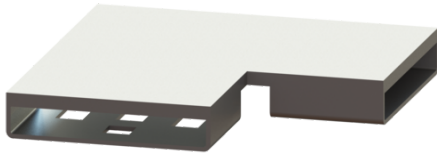

Connecting piece, 90 degree for Linearis Infinity, Brushed SST

Article information

Item no.: 45100.01
GTIN: 4026092094631
Price group: 10

Description

90 degree connecting piece including two connectors for restrained extension of Linearis Infinity shower channels

General characteristics

Material: 316 stainless steel
ATEX: no

Dimensions

Net weight: 0,14 kg
Gross weight: 0,15 kg
Packaging dimension: length
Packaging dimension: width
Packaging dimension: height

Coverage features

Surface: Brushed SST