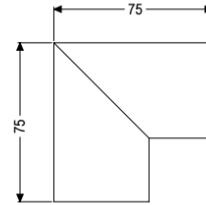

Connecting piece, 90 degree for Linearis Infinity, Brushed SST

Article information

Item no.: 45100.01
GTIN: 4026092094631
Price group: 10

Description

90 degree connecting piece including two connectors for restrained extension of Linearis Infinity shower channels

General characteristics

Material: 316 stainless steel
ATEX: no

Dimensions

Net weight: 0,14 kg
Gross weight: 0,15 kg
Packaging dimension: length
Packaging dimension: width
Packaging dimension: height

Coverage features