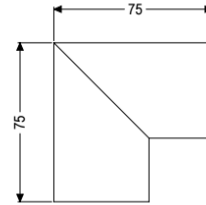

Connecting piece, 90 degree for Linearis Infinity, Black, brushed

Article information

Item no.: 45102.01
GTIN: 4026092094693
Price group: 10

Description

90 degree connecting piece including two connectors for restrained extension of Linearis Infinity shower channels

General characteristics

Material: 316 stainless steel
ATEX: no

Dimensions

Net weight: 0,14 kg
Gross weight: 0,15 kg
Packaging dimension: length
Packaging dimension: width
Packaging dimension: height

Coverage features