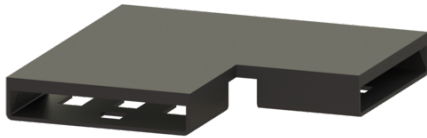

Connecting piece, 90 degree for Linearis Infinity, Black, brushed

Article information

Item no.: 45102.01
GTIN: 4026092094693
Price group: 10

Description

90 degree connecting piece including two connectors for restrained extension of Linearis Infinity shower channels

General characteristics

Material: 316 stainless steel
ATEX: no

Dimensions

Net weight: 0,14 kg
Gross weight: 0,15 kg
Packaging dimension: length
Packaging dimension: width
Packaging dimension: height

Coverage features

Surface: Black brushed