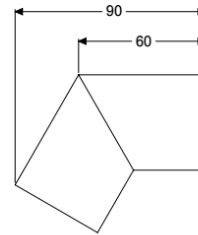

## Connecting piece, 30 degree for Linearis Infinity, Black, brushed

#### Dimensions

Net weight: 0,12 kg  
Gross weight: 0,14 kg  
Packaging dimension: length  
Packaging dimension: width  
Packaging dimension: height