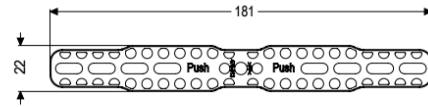

Hair filter for Linearis Infinity shower channel

Article information

Item no.: 45102
 GTIN: 4026092094792
 Price group: 10

Description

Hair filter suitable for Linearis Infinity shower channels. Enables easy cleaning and prevents blockaging

General characteristics

Material: Polymer

Dimensions

Gross weight: 0,01 kg
 Packaging dimension: length
 Packaging dimension: width
 Packaging dimension: height