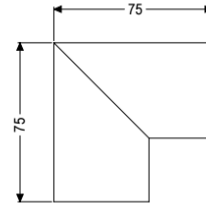

Connecting piece, 90 degree for Linearis Infinity, Copper, brushed

Article information

Item no.: 45103.01
GTIN: 4026092094723
Price group: 10

Description

90 degree connecting piece including two connectors for restrained extension of Linearis Infinity shower channels

General characteristics

Material: 316 stainless steel
ATEX: no

Dimensions

Net weight: 0,12 kg
Gross weight: 0,14 kg
Packaging dimension: length
Packaging dimension: width
Packaging dimension: height

Coverage features