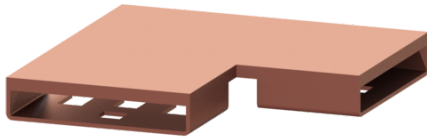

Connecting piece, 90 degree for Linearis Infinity, Copper, brushed

Article information

Item no.: 45103.01
GTIN: 4026092094723
Price group: 10

Description

90 degree connecting piece including two connectors for restrained extension of Linearis Infinity shower channels

General characteristics

Material: 316 stainless steel
ATEX: no

Dimensions

Net weight: 0,12 kg
Gross weight: 0,14 kg
Packaging dimension: length
Packaging dimension: width
Packaging dimension: height

Coverage features

Surface: Copper brushed