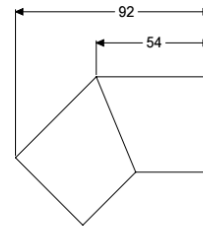

Connecting piece, 45 degree for Linearis Infinity, Copper, brushed

Article information

Item no.: 45103.02
GTIN: 4026092094730
Price group: 10

Description

45 degree connecting piece including two connectors for restrained extension of Linearis Infinity shower channels

General characteristics

Material: 316 stainless steel
ATEX: no

Dimensions

Net weight: 0,13 kg
Gross weight: 0,14 kg
Packaging dimension: length
Packaging dimension: width
Packaging dimension: height

Coverage features