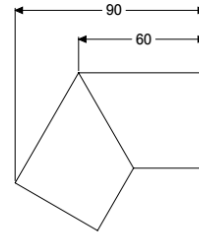

Connecting piece, 30 degree for Linearis Infinity, Copper, brushed

Article information

Item no.: 45103.03
GTIN: 4026092094747
Price group: 10

Description

30 degree connecting piece including two connectors for restrained extension of Linearis Infinity shower channels

General characteristics

Material: 316 stainless steel
ATEX: no

Dimensions

Net weight: 0,12 kg
Gross weight: 0,14 kg
Packaging dimension: length
Packaging dimension: width
Packaging dimension: height

Coverage features