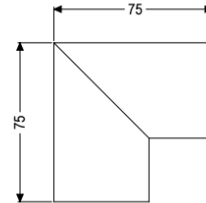

## Connecting piece, 90 degree for Linearis Infinity, Bronze, brushed

### Description

90 degree connecting piece including two connectors for restrained extension of Linearis Infinity shower channels

#### Dimensions

Net weight: 0,12 kg  
Gross weight: 0,14 kg  
Packaging dimension: length  
Packaging dimension: width  
Packaging dimension: height