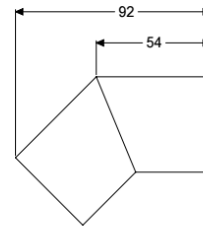

Connecting piece, 45 degree for Linearis Infinity, Bronze, brushed

Article information

Item no.: 45104.02
GTIN: 4026092094761
Price group: 10

Description

45 degree connecting piece including two connectors for restrained extension of Linearis Infinity shower channels

General characteristics

Material: 316 stainless steel
ATEX: no

Dimensions

Net weight: 0,13 kg
Gross weight: 0,14 kg
Packaging dimension: length
Packaging dimension: width
Packaging dimension: height

Coverage features