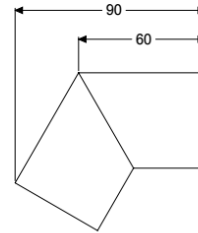

Connecting piece, 30 degree for Linearis Infinity, Bronze, brushed

Article information

Item no.: 45104.03
GTIN: 4026092094778
Price group: 10

Description

30 degree connecting piece including two connectors for restrained extension of Linearis Infinity shower channels

General characteristics

Material: 316 stainless steel
ATEX: no

Dimensions

Net weight: 0,12 kg
Gross weight: 0,14 kg
Packaging dimension: length
Packaging dimension: width
Packaging dimension: height

Coverage features