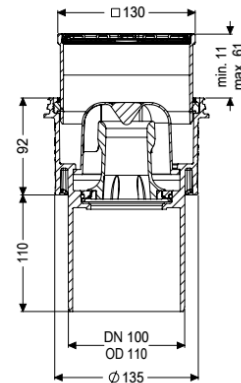

Practicus floor/roof drain DN 100, vertical, Slotted grating

Article information

Item no.: 45210.20
GTIN: 4026092055649
Price group: 10

Advantages

- Hygiene: hygienic, absolutely corrosion-free and durable material
- Sound insulation: outstanding sound insulation effect confirmed by the Fraunhofer Institute
- Fire protection: combinable with the Fire-Kit for fire and smoke protection

Description

The Practicus floor drain is used for point drainage and is equipped with a connection flange as well as a removable odour trap, a lip seal and a temporary protective cover. Including telescopic height-adjustable upper section made of ABS. The drain meets particular sound insulation requirements in accordance with the measurements of the Fraunhofer Institute in Stuttgart. The outlet socket is suitable for connection to SML cast iron pipes. With connection option for equipotential bonding.

Variant

System:	125
Waterproofing layer on the upper section:	Connection flange
Waterproofing layer on the drain body:	Connection flange
Sealing water height:	50 mm
Discharge rate (l/s) with 20 mm backwater:	2

General characteristics

Standard:	EN 1253-1
Nominal size (DN):	100
Outer diameter (OD):	110 mm
Approval:	Z-19.53-2414,Z-19.17-1719
ATEX:	no
Odour trap:	included