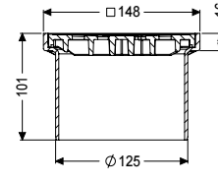

Upper section Black slotted cover , 150 x 150 mm, K 3

Article information

Item no.: 48193
 GTIN: 4026092034231
 Price group: 10

Advantages

- Multiple combinations with suitable drain bodies

Description

Used in combination with a drain body of the KESSEL modular system, the upper section is suitable for indoor point drainage.

Variant

System: 125

General characteristics

ATEX: no

Dimensions

Net weight: 0,34 kg

Gross weight: 0,38 kg

Height: 100 mm

Packaging dimension: length

Packaging dimension: width

Packaging dimension: height

Coverage features

Type of cover: Slotted cover

Cover material: ABS

Colour of cover: black

Height of cover: 16 mm

Frame material: ABS

Locking: placed

Load class: K 3 (EN 1253-1)

Grating design:	Kessel
Rim width:	150 mm
Rim length:	150 mm
Shape of upper section:	square
Upper section material:	ABS