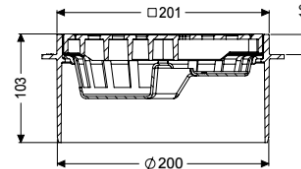

Upper section Black slotted cover, 200 x 200 mm, K 3

Article information

Item no.: 48964
 GTIN: 4026092085486
 Price group: 10

Advantages

- Multiple combinations with suitable drain bodies

Description

Used in combination with a drain body of the KESSEL modular system, the upper section is suitable for indoor point drainage.

Variant

Heating: without
 Waterproofing layer on the upper section: Connection flange

General characteristics

ATEX: no

Dimensions

Net weight: 0,73 kg
 Gross weight: 0,93 kg
 Height: 102 mm
 Packaging dimension: length
 Packaging dimension: width
 Packaging dimension: height

Coverage features

Type of cover: Slotted cover
 Cover material: ABS
 Colour of cover: black
 Load class: K 3 (EN 1253-1)
 Rim width: 200 mm
 Rim length: 200 mm

Shape of upper section:
Upper section material: