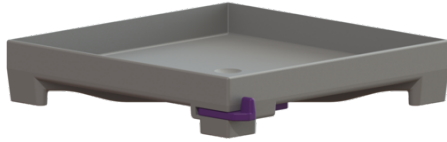

Cover tileable, Lock & Lift, ABS

Article information

Item no.: 680224
GTIN: 4026092066836
Price group: 90

Description

Tileable cover suitable for bathroom drains

General characteristics

Material: ABS

Dimensions

Net weight: 0,07 kg

Gross weight: 0,08 kg

Packaging dimension: length

Packaging dimension: width

Packaging dimension: height

Coverage features

Type of cover: tileable cover plate

Cover material: ABS

Colour of cover: silver grey

Width of cover: 110 mm

Length of cover: 110 mm

Surface: tileable

Locking: Lock & Lift