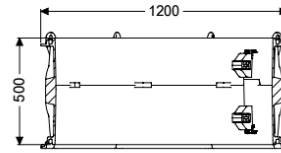

Intermediate section 500 mm, for chamber module LW 1000

Article information

Item no.: 680371
GTIN: 4026092069264
Price group: 90

Description

Intermediate section with access steps for chamber module LW1000

General characteristics

Colour:	black
Material:	Polymer
ATEX:	no

Dimensions

Net weight:	25,7 kg
Gross weight:	44,2 kg
Packaging dimension:	length
Packaging dimension:	width
Packaging dimension:	height