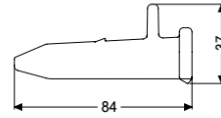

Connecting bolt set Set of 10

10X

Article information

Item no.: 680373
GTIN: 4026092069288
Price group: 90

Description

Connecting bolt for chamber module LW 1000

General characteristics

Colour: black
Material: Polymer

Dimensions

Net weight: 0,37 kg
Gross weight: 0,43 kg
Packaging dimension: length
Packaging dimension: width
Packaging dimension: height