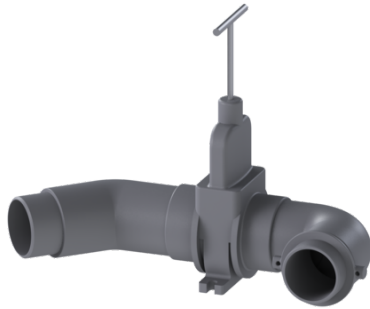

## Pressure pipe with shut-off valve Right-hand version

### Description

Pressure pipe with shut-off valve for Ecolift XL

#### General characteristics

Colour:	grey
Material:	Polymer
Nominal size (DN):	63