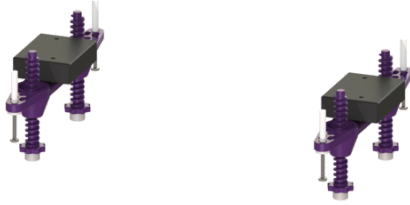

Stand set 2 stands incl. rubber insert

Article information

Item no.: 680669
GTIN: 4026092082379
Price group: 90

Description

Spare parts set consisting of two stands including rubber insert for Controlfix backwater technical module and Linearis Compact shower channel.

Dimensions

Net weight:	0,76 kg
Gross weight:	0,78 kg
Packaging dimension:	length
Packaging dimension:	width
Packaging dimension:	height