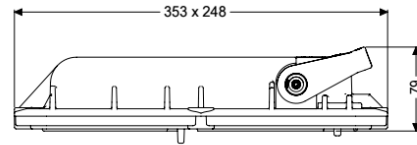

Lockable cover Staufix

Article information

Item no.: 70203
 GTIN: 4026092002209
 Price group: 90

Description

Variant

Seal: yes

General characteristics

Colour: black
 Material: Polymer
 Nominal size (DN): 200
 ATEX: no

Dimensions

Net weight: 1,73 kg
 Gross weight: 2 kg
 Packaging dimension: length
 Packaging dimension: width
 Packaging dimension: height

Coverage features

Cover locking: screwed