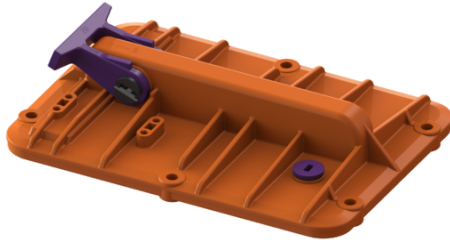

Lockable cover Staufix

Article information

Item no.: 70203
 GTIN: 4026092002209
 Price group: 90

Description

Variant

Seal: yes

General characteristics

Colour: black
 Material: Polymer
 Nominal size (DN): 200
 ATEX: no

Dimensions

Net weight: 1,73 kg
 Gross weight: 2 kg
 Packaging dimension: length
 Packaging dimension: width
 Packaging dimension: height

Coverage features

Cover locking: screwed