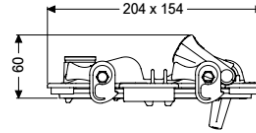

Lockable cover Staufix DN 100, with emergency closure

Article information

Item no.: 70261
GTIN: 4026092028315
Price group: 90

Description

Lockable cover Staufix DN 100, with emergency closure

Variant

Series: ab 04/2005
Seal: yes

General characteristics

Colour: black
Material: Polymer
Nominal size (DN): 100
ATEX: no

Dimensions

Net weight: 0,33 kg
Gross weight: 0,33 kg
Packaging dimension: length
Packaging dimension: width
Packaging dimension: height

Coverage features

Cover locking: Quick-release closure