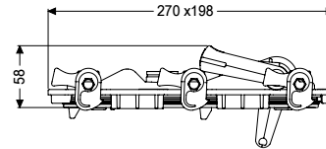

Lockable cover Staufix DN 125/150, with emergency closure

Article information

Item no.: 70262
 GTIN: 4026092028322
 Price group: 90

Description

Lockable cover Staufix DN 125/150, with emergency closure

Variant

Series: ab 04/2005
 Seal: yes

General characteristics

Colour: orange
 Material: Polymer
 Nominal size (DN): 125/150
 ATEX: no

Dimensions

Net weight: 0,63 kg
 Gross weight: 0,63 kg
 Packaging dimension: length
 Packaging dimension: width
 Packaging dimension: height