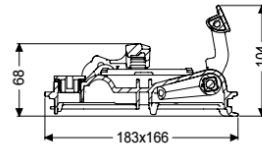

StaufixContr. lockable cover DN 90-100

Article information

Item no.: 72224
GTIN: 4026092076941
Price group: 90

Description

General characteristics

Colour:	black
Material:	Polymer
ATEX:	no

Dimensions

Net weight:	0,73 kg
Gross weight:	0,9 kg
Packaging dimension:	length
Packaging dimension:	width
Packaging dimension:	height