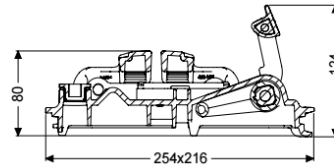

StaufixContr. lockable cover DN125-200

Article information

Item no.: 72225
GTIN: 4026092076958
Price group: 90

Description

General characteristics

Colour:	black
Material:	Polymer
ATEX:	no

Dimensions

Net weight:	1,06 kg
Gross weight:	1,23 kg
Packaging dimension:	length
Packaging dimension:	width
Packaging dimension:	height