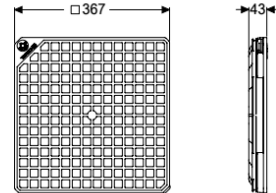

Cover plate surface water resistant, black 366x366mm

Article information

Item no.: 830050
 GTIN: 4026092077269
 Price group: 10

Description

General characteristics

Colour: black
 Material: Polymer

Dimensions

Net weight: 1,94 kg
 Gross weight: 2,1 kg
 Packaging dimension: length
 Packaging dimension: width
 Packaging dimension: height

Coverage features

Type of cover: Cover plate
 Width of cover: 366 mm
 Length of cover: 366 mm