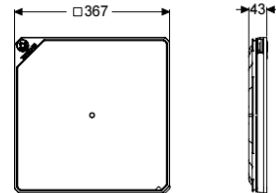

Cover plate surface water resistant, tileable

Article information

Item no.: 830052
GTIN: 4026092077276
Price group: 10

Description

General characteristics

Colour: stone grey
Material: Polymer

Dimensions

Net weight: 1,59 kg
Gross weight: 1,7 kg
Packaging dimension: length
Packaging dimension: width
Packaging dimension: height

Coverage features

Type: surface water resistant
Surface: tileable
Max. flooring height: 16 mm