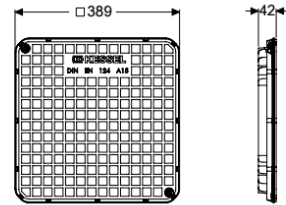

Cover plate black, surface water resist., 384x384 mm

Article information

Item no.: 83050
 GTIN: 4026092002797
 Price group: 30

Description

Variant

Seal: yes

General characteristics

Colour: black
 Material: Polymer

Dimensions

Net weight: 3,01 kg
 Gross weight: 3,17 kg
 Packaging dimension: length
 Packaging dimension: width
 Packaging dimension: height

Coverage features

Type: surface water resistant
 Load class: A 15 (EN 124) / L 15 (EN 1253-1)
 Odour trap: no