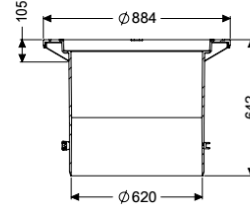

LÖVM Upper section

Article information

Item no.: 860141
GTIN: 4026092035061
Price group: 60

Description

Dimensions	
Net weight:	18 kg
Gross weight:	23 kg
Width:	875 mm
Height:	636 mm
Packaging dimension:	length
Packaging dimension:	width
Packaging dimension:	height